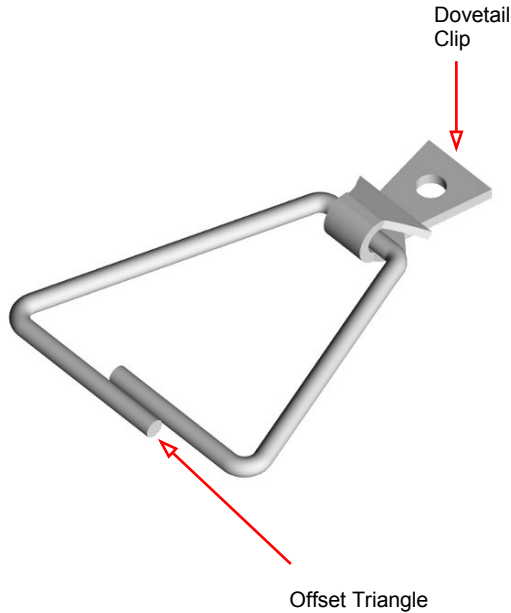

PRODUCT SUBMITTAL

2102-O Dovetail Offset Triangle

1304 Dovetail Slot

MATERIAL CONFORMANCE	SIZES / FINISHES	
<p>ASTM A82 / A82M - (Cold drawn steel wire) Tensile Strength - 80,000 psi Yield Point - 70,000 psi</p> <p>ACI / ASCE 530 - (Building code requirements for masonry structures)</p> <p>SHEET METAL - (Carbon Steel) ASTM A1008 / A1008M</p> <p>Mill Galvanized / Zinc Coating: ASTM A641 / A641M (0.10 oz per sq ft) Hot Dip Galvanized after fabrication / Zinc Coating ASTM A153 / A153M-B2 (1.50 oz per sq ft) Stainless Steel ASTM 580 / ASTM 580M Type 304 (Type 316 available on special order)</p> <p>Recycled Content: Mill Galvanized & Hot Dipped, 82.8% Post-Consumer 17% Post Industrial / Pre-Consumer,</p> <p>Stainless Steel, 60% Post Consumer V O C Content - 0%</p>	<p>Offset Triangle Diameter:</p> <p><input type="checkbox"/> 3/16" <input type="checkbox"/> 1/4"</p> <p>Dovetail Clip: 12ga x 1" with 5/16" Ø hole</p> <p>Plastic Seismic Clip : 5/16" x 1-1/8" x 1-3/4"</p> <p># 1304 Dovetail Slot: <input type="checkbox"/> 22 gauge <input type="checkbox"/> 24 gauge <input type="checkbox"/> 26 gauge</p> <p>Standard Dimensions: 1" width x 10'-0" length</p> <p>Finishes: <input type="checkbox"/> Mill Galvanized <input type="checkbox"/> Hot Dip Galvanized <input type="checkbox"/> Stainless Steel</p>	
	<p>Offset Triangle Size:</p> <p><input type="checkbox"/> 3" x 3" <input type="checkbox"/> 6" x 6" <input type="checkbox"/> 4" x 4" <input type="checkbox"/> 7" x 7" <input type="checkbox"/> 5" x 5" <input type="checkbox"/> 7" x 9" <input type="checkbox"/> Other _____</p>	<p>Straight & Cut Seismic Wire:</p> <p>10'-0" Lengths <input type="checkbox"/> 9 gauge <input type="checkbox"/> 3/16" Ø</p>