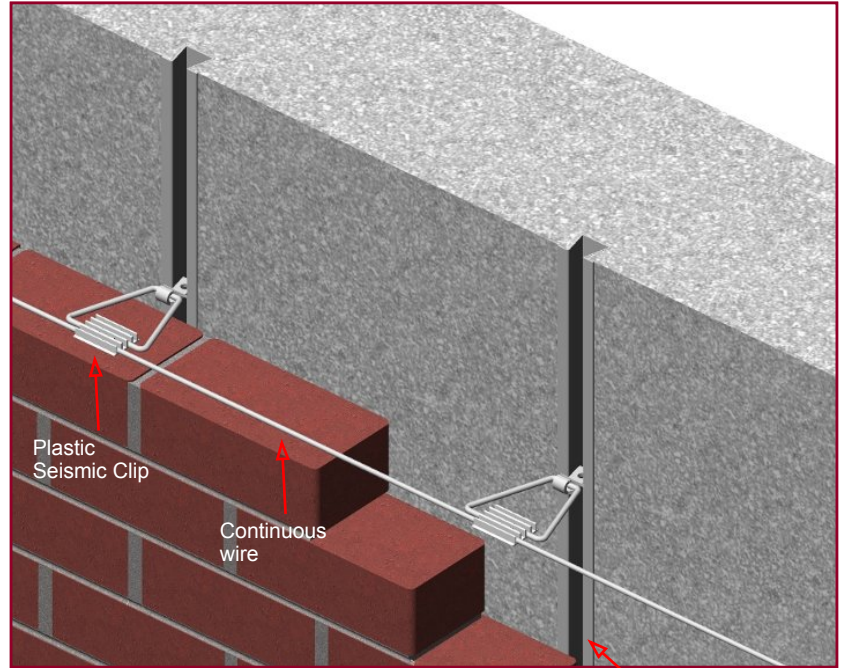

PRODUCT SUBMITTAL

2102-O Dovetail Offset Triangle

1304 Dovetail Slot

MATERIAL CONFORMANCE	SIZES / FINISHES	
<p>ASTM A82 / A82M - (Cold drawn steel wire) Tensile Strength - 80,000 psi Yield Point - 70,000 psi</p> <p>ACI / ASCE 530 - (Building code requirements for masonry structures)</p> <p>SHEET METAL - (Carbon Steel) ASTM A1008 / A1008M</p> <p>Mill Galvanized / Zinc Coating: ASTM A641 / A641M (0.10 oz per sq ft) Hot Dip Galvanized after fabrication / Zinc Coating ASTM A153 / A153M-B2 (1.50 oz per sq ft) Stainless Steel ASTM 580 / ASTM 580M Type 304 (Type 316 available on special order)</p> <p>Recycled Content: Mill Galvanized & Hot Dipped, 82.8% Post-Consumer 17% Post Industrial / Pre-Consumer,</p> <p>Stainless Steel, 60% Post Consumer V O C Content - 0%</p>	<p>Offset Triangle Diameter:</p> <p><input type="checkbox"/> 3/16" <input type="checkbox"/> 1/4"</p> <p>Dovetail Clip: 12ga x 1" with 5/16" Ø hole</p> <p>Plastic Seismic Clip : 5/16" x 1-1/8" x 1-3/4"</p> <p># 1304 Dovetail Slot: <input type="checkbox"/> 22 gauge <input type="checkbox"/> 24 gauge <input type="checkbox"/> 26 gauge</p> <p>Standard Dimensions: 1" width x 10'-0" length</p> <p>Finishes: <input type="checkbox"/> Mill Galvanized <input type="checkbox"/> Hot Dip Galvanized <input type="checkbox"/> Stainless Steel</p>	
	<p>Offset Triangle Size:</p> <p><input type="checkbox"/> 3" x 3" <input type="checkbox"/> 6" x 6" <input type="checkbox"/> 4" x 4" <input type="checkbox"/> 7" x 7" <input type="checkbox"/> 5" x 5" <input type="checkbox"/> 7" x 9" <input type="checkbox"/> Other _____</p>	<p>Straight & Cut Seismic Wire:</p> <p>10'-0" Lengths <input type="checkbox"/> 9 gauge <input type="checkbox"/> 3/16" Ø</p>